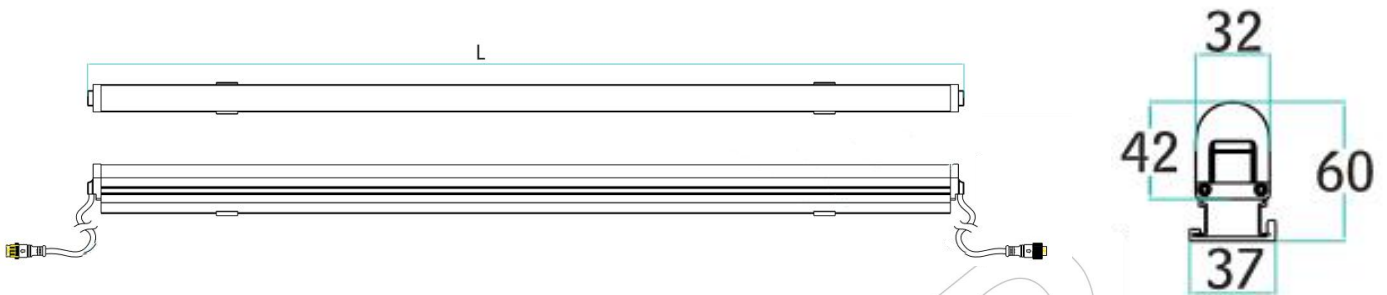

1led/pix, 2led/pix, 3led/pixl, 6led/pix or customized

Hot plug

Product size and Parameters

37x60mm SPI led tube Unit: mm

PRODUCT SPECIFICATION

Model NO.	LED-LT3760SPI3216	LED-LT3760SPI1608	LED-LT3760SPI4816	LED-LT3760SPI2408
Dimension	1000x37x60mm	500x37x60mm	1000x37x60mm	500x37x60mm
LED type and QTY	32 pcs SMD RGB 5050	16 pcs SMD RGB 5050	48 pcs SMD RGB 5050	24 pcs SMD RGB 5050
Pixel QTY	16 PIX	8 PIX	16 PIX	8 PIX
Emitting angle	120 degree	120 degree	120 degree	120 degree
Color	RGB full color	RGB full color	RGB full color	RGB full color
Operating Voltage	DC 12V	DC 12V	DC 12V	DC 12V
Power	MAX=12W	MAX=6W	MAX=12W	MAX=6W
Control Protocol	SPI			
Control Mode	Artnet / DVI / Standalone Control			
Material	Aluminum housing + PC diffuser			
Housing Color	Silver, White or Black			
Diffuser Color	Clear Stripe / Milky diffuser			
Protection	IP65			
LED Source Life	50,000 hours, based on test data of LED manufacturer			
Temperature	-4°F to 122°F (-20°C to 50°C) operating temperature			
Humidity Range	0 to 95% non-condensing			