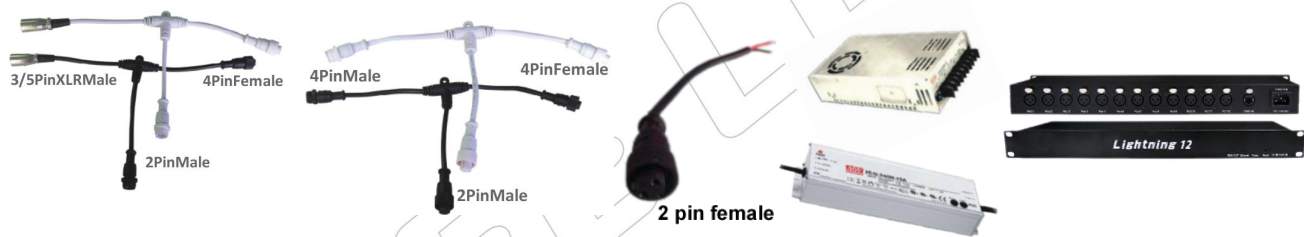

Accessories