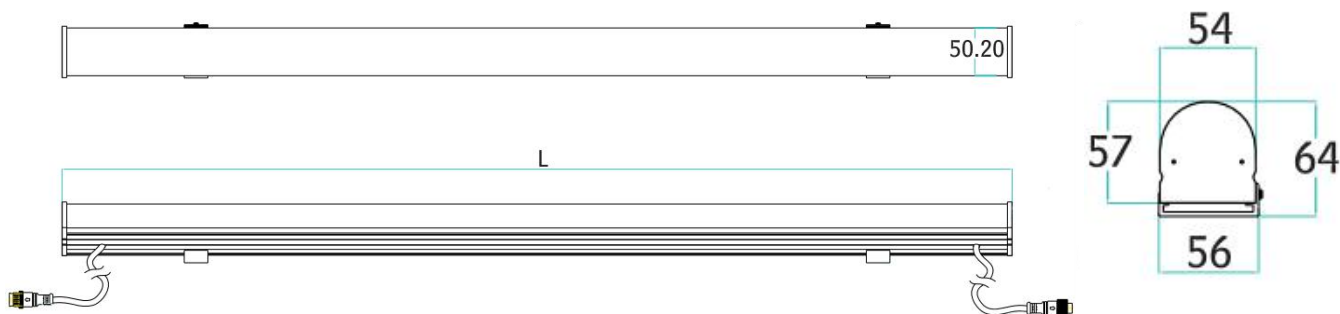

Remark: Specifications are subject to change without notice.

Product size and Parameters

56x64mm SPI led tube Unit:mm

PRODUCT SPECIFICATION

Model NO.	LED-LT5664SPI3216	LED-LT5664SPI1608	LED-LT5664SPI4816	LED-LT5664SPI2408
Dimension	1000x56x64mm	500x56x64mm	1000x56x64mm	500x56x64mm
LED type and QTY	32 pcs SMD RGB 5050	16 pcs SMD RGB 5050	48 pcs SMD RGB 5050	24 pcs SMD RGB 5050
Pixel QTY	16 PIX	8 PIX	16 PIX	8 PIX
Emitting angle	120 degree	120 degree	120 degree	120 degree
Color	RGB full color	RGB full color	RGB full color	RGB full color
Operating Voltage	DC 12V	DC 12V	DC 12V	DC 12V
Power	MAX=12W	MAX=6W	MAX=12W	MAX=6W
Control Protocol	SPI			
Control Mode	Artnet / DVI / Standalone Control			
Material	Aluminum housing + PC diffuser			
Housing Color	Silver, White or Black			
Diffuser Color	Milky / Clear Stripe / Clear diffuser			
Protection	IP65			
LED Source Life	50,000 hours, based on test data of LED manufacturer			
Temperature	-4°F to 122°F (-20°C to 50°C) operating temperature			
Humidity Range	0 to 95% non-condensing			