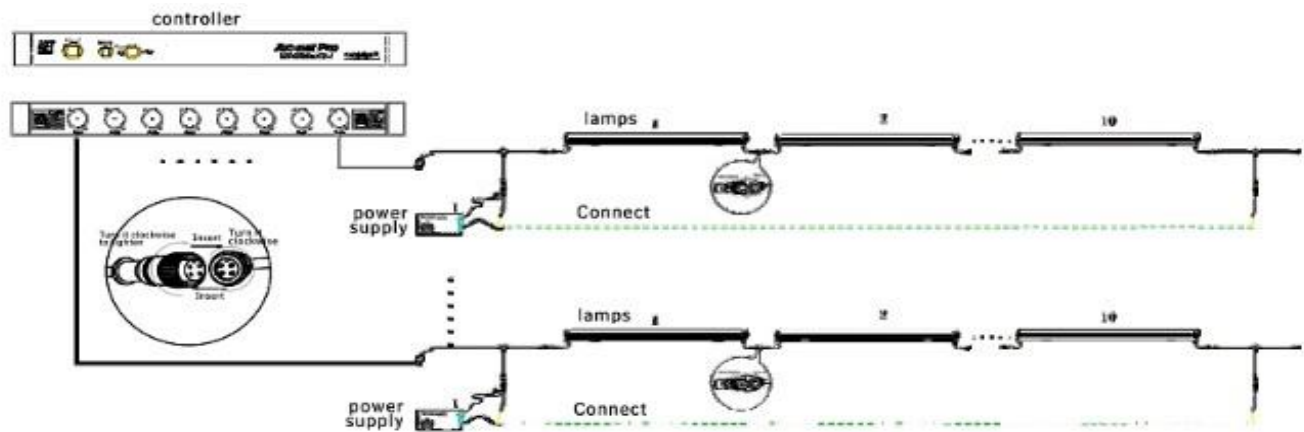

Wiring Diagram