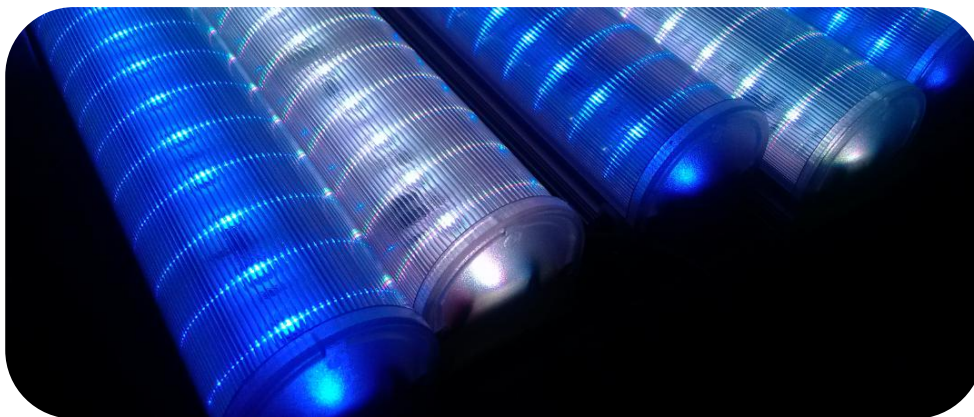

Product size and Parameters

56x64mm SPI led tube Unit:mm

PRODUCT SPECIFICATION

Model NO.	LED-LT5664SPI3216	LED-LT5664SPI1608	LED-LT5664SPI4816	LED-LT5664SPI2408
Dimension	1000x56x64mm	500x56x64mm	1000x56x64mm	500x56x64mm
LED type and QTY	32 pcs SMD RGB 5050	16 pcs SMD RGB 5050	48 pcs SMD RGB 5050	24 pcs SMD RGB 5050
Pixel QTY	16 PIX	8 PIX	16 PIX	8 PIX
Emitting angle	120 degree	120 degree	120 degree	120 degree
Color	RGB full color	RGB full color	RGB full color	RGB full color
Operating Voltage	DC 12V	DC 12V	DC 12V	DC 12V
Power	MAX=12W	MAX=6W	MAX=12W	MAX=6W
Control Protocol	SPI			
Control Mode	Artnet / DVI / Standalone Control			
Material	Aluminum housing + PC diffuser			
Housing Color	Silver, White or Black			
Diffuser Color	Milky / Clear Stripe / Clear diffuser			
Protection	IP65			
LED Source Life	50,000 hours, based on test data of LED manufacturer			
Temperature	-4°F to 122°F (-20°C to 50°C) operating temperature			
Humidity Range	0 to 95% non-condensing			

Remark: Specifications are subject to change without notice.