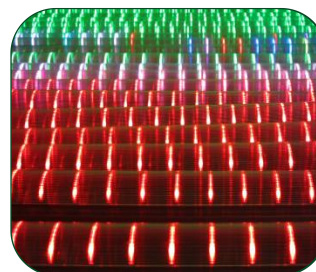

1led/pix, 2led/pix, 3led/pixl, 6led/pix or customized

Hot plug

Product size and Parameters

37x60mm SPI led tube Unit: mm

PRODUCT SPECIFICATION

Model NO.	LED-LT3760SPI3216	LED-LT3760SPI1608	LED-LT3760SPI4816	LED-LT3760SPI2408
Dimension	1000x37x60mm	500x37x60mm	1000x37x60mm	500x37x60mm
LED type and QTY	32 pcs SMD RGB 5050	16 pcs SMD RGB 5050	48 pcs SMD RGB 5050	24 pcs SMD RGB 5050
Pixel QTY	16 PIX	8 PIX	16 PIX	8 PIX
Emitting angle	120 degree	120 degree	120 degree	120 degree
Color	RGB full color	RGB full color	RGB full color	RGB full color
Operating Voltage	DC 12V	DC 12V	DC 12V	DC 12V
Power	MAX=12W	MAX=6W	MAX=12W	MAX=6W
Control Protocol	SPI			
Control Mode	Artnet / DVI / Standalone Control			
Material	Aluminum housing + PC diffuser			
Housing Color	Silver, White or Black			
Diffuser Color	Clear Stripe / Milky diffuser			
Protection	IP65			
LED Source Life	50,000 hours, based on test data of LED manufacturer			
Temperature	-4°F to 122°F (-20°C to 50°C) operating temperature			
Humidity Range	0 to 95% non-condensing			