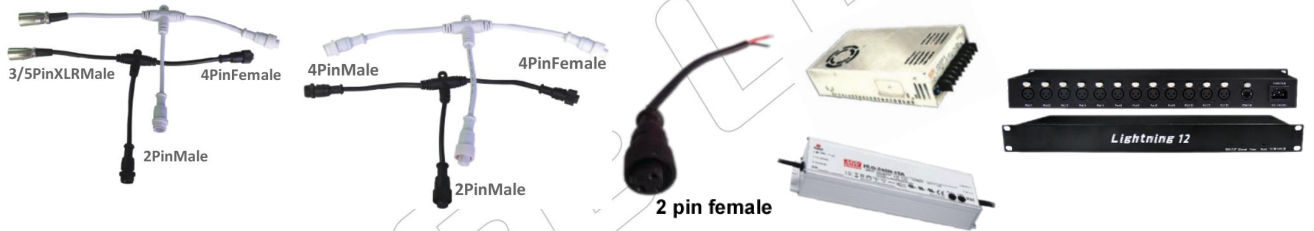

1led/pix, 2led/pix, 3led/pixl, 6led/pix or customized

Hot plug

Product size and Parameters

37x60mm dmx led tube Unit: mm

PRODUCT SPECIFICATION

Model NO.	LED-LT3760DMX3216	LED-LT3760DMX1608	LED-LT3760DMX4816	LED-LT3760DMX2408
Dimension	1000x37x60mm	500x37x60mm	1000x37x60mm	500x37x60mm
LED type and QTY	32 pcs SMD RGB 5050	16 pcs SMD RGB 5050	48 pcs SMD RGB 5050	24 pcs SMD RGB 5050
Pixel QTY	16 PIX	8 PIX	16 PIX	8 PIX
Emitting angle	120 degree	120 degree	120 degree	120 degree
Color	RGB full color	RGB full color	RGB full color	RGB full color
Operating Voltage	DC 12V	DC 12V	DC 12V	DC 12V
Power	MAX=12W	MAX=6W	MAX=12W	MAX=6W
Control Protocol	DMX512			
Address Setting	Automatically / Manually			
Control Mode	DMX Artnet / DMX DVI / Standalone Control			
Material	Aluminum housing + PC diffuser			
Housing Color	Silver, White or Black			
Diffuser Color	Clear Stripe / Milky diffuser			
Protection	IP65			
LED Source Life	50,000 hours, based on test data of LED manufacturer			
Temperature	-4F to 122F (-20°C to 50°C) operating temperature			
Humidity Range	0 to 95% non-condensing			

Remark: Specifications are subject to change without notice.

Wiring Diagram

Accessories

Model Definition

LED- LT 3760 DMX 32 16 - 03 01

- 01=Diffuser Color, 01 in milky, 02 in clear, 03 in clear stripe
- 03=Housing Color, 01 in white, 02 in black, 03 in silver
- 16=Pixel Quantity
- 32=LED Quantity
- DMX=Control Protocol
- 3760=width & height (mm)
- LT=Linear Tube
- LED=ISEELED