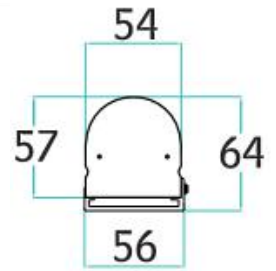

Product size and Parameters

56x64mm dmx led tube Unit:mm

PRODUCT SPECIFICATION

Model NO.	LED-LT5664DMX3216	LED-LT5664DMX1608	LED-LT5664DMX4816	LED-LT5664DMX2408
Dimension	1000x56x64mm	500x56x64mm	1000x56x64mm	500x56x64mm
LED type and QTY	32 pcs SMD RGB 5050	16 pcs SMD RGB 5050	48 pcs SMD RGB 5050	24 pcs SMD RGB 5050
Pixel QTY	16 PIX	8 PIX	16 PIX	8 PIX
Emitting angle	120 degree	120 degree	120 degree	120 degree
Color	RGB full color	RGB full color	RGB full color	RGB full color
Operating Voltage	DC 12V	DC 12V	DC 12V	DC 12V
Power	MAX=12W	MAX=6W	MAX=12W	MAX=6W
Control Protocol	DMX512			
Address Setting	Automatically / Manually			
Control Mode	DMX Artnet / DMX DVI / Standalone Control			
Material	Aluminum housing + PC diffuser			
Housing Color	Silver, White or Black			
Diffuser Color	Milky / Clear Stripe / Clear diffuser			
Protection	IP65			
LED Source Life	50,000 hours, based on test data of LED manufacturer			
Temperature	-4F to 122F (-20°C to 50°C) operating temperature			
Humidity Range	0 to 95% non-condensing			

Remark: Specifications are subject to change without notice.