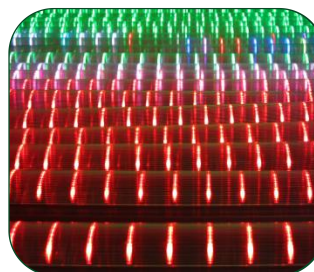

Feature:

Certificates:

Feature: >>>

Aluminum housing base in silver / customized color

Clear / milky / stripe PC diffuser

Cable come out from side or bottom

IP65 waterproof

Standard DMX 512 control, max 44frames/second

1led/pix, 2led/pix, 3led/pixl, 6led/pix or customized

Hot plug

Product size and Parameters

37x60mm dmx led tube Unit: mm

PRODUCT SPECIFICATION

Model NO.	LED-LT3760DMX3216	LED-LT3760DMX1608	LED-LT3760DMX4816	LED-LT3760DMX2408
Dimension	1000x37x60mm	500x37x60mm	1000x37x60mm	500x37x60mm
LED type and QTY	32 pcs SMD RGB 5050	16 pcs SMD RGB 5050	48 pcs SMD RGB 5050	24 pcs SMD RGB 5050
Pixel QTY	16 PIX	8 PIX	16 PIX	8 PIX
Emitting angle	120 degree	120 degree	120 degree	120 degree
Color	RGB full color	RGB full color	RGB full color	RGB full color
Operating Voltage	DC 12V	DC 12V	DC 12V	DC 12V
Power	MAX=12W	MAX=6W	MAX=12W	MAX=6W
Control Protocol	DMX512			
Address Setting	Automatically / Manually			
Control Mode	DMX Artnet / DMX DVI / Standalone Control			
Material	Aluminum housing + PC diffuser			
Housing Color	Silver, White or Black			
Diffuser Color	Clear Stripe / Milky diffuser			
Protection	IP65			
LED Source Life	50,000 hours, based on test data of LED manufacturer			
Temperature	-4F to 122F (-20°C to 50°C) operating temperature			
Humidity Range	0 to 95% non-condensing			