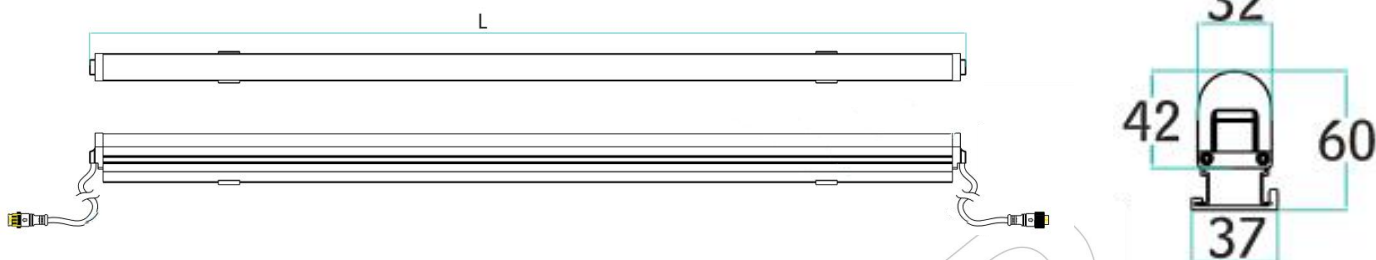

1led/pix, 2led/pix, 3led/pixl, 6led/pix or customized

Hot plug

Product size and Parameters

37x60mm dmx led tube Unit: mm

PRODUCT SPECIFICATION

Model NO.	LED-LT3760DMX3216	LED-LT3760DMX1608	LED-LT3760DMX4816	LED-LT3760DMX2408
Dimension	1000x37x60mm	500x37x60mm	1000x37x60mm	500x37x60mm
LED type and QTY	32 pcs SMD RGB 5050	16 pcs SMD RGB 5050	48 pcs SMD RGB 5050	24 pcs SMD RGB 5050
Pixel QTY	16 PIX	8 PIX	16 PIX	8 PIX
Emitting angle	120 degree	120 degree	120 degree	120 degree
Color	RGB full color	RGB full color	RGB full color	RGB full color
Operating Voltage	DC 12V	DC 12V	DC 12V	DC 12V
Power	MAX=12W	MAX=6W	MAX=12W	MAX=6W
Control Protocol	DMX512			
Address Setting	Automatically / Manually			
Control Mode	DMX Artnet / DMX DVI / Standalone Control			
Material	Aluminum housing + PC diffuser			
Housing Color	Silver, White or Black			
Diffuser Color	Clear Stripe / Milky diffuser			
Protection	IP65			
LED Source Life	50,000 hours, based on test data of LED manufacturer			
Temperature	-4F to 122F (-20°C to 50°C) operating temperature			
Humidity Range	0 to 95% non-condensing			