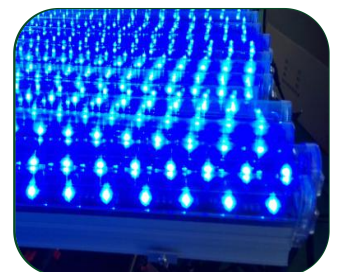

Feature:

Certificates:

Feature: >>>

Aluminum housing base in silver / customized color

Clear / milky / stripe PC diffuser

Cable come out from side or bottom

IP65 waterproof

Standard DMX 512 control, max 44frames/second

1led/pix, 2led/pix, 3led/pixl, 6led/pix or customized

Hot plug

Product size and Parameters

37x60mm dmx led tube Unit: mm

PRODUCT SPECIFICATION

Model NO.	LED-LT3760DMX3216	LED-LT3760DMX1608	LED-LT3760DMX4816	LED-LT3760DMX2408
Dimension	1000x37x60mm	500x37x60mm	1000x37x60mm	500x37x60mm
LED type and QTY	32 pcs SMD RGB 5050	16 pcs SMD RGB 5050	48 pcs SMD RGB 5050	24 pcs SMD RGB 5050
Pixel QTY	16 PIX	8 PIX	16 PIX	8 PIX
Emitting angle	120 degree	120 degree	120 degree	120 degree
Color	RGB full color	RGB full color	RGB full color	RGB full color
Operating Voltage	DC 12V	DC 12V	DC 12V	DC 12V
Power	MAX=12W	MAX=6W	MAX=12W	MAX=6W
Control Protocol	DMX512			
Address Setting	Automatically / Manually			
Control Mode	DMX Artnet / DMX DVI / Standalone Control			
Material	Aluminum housing + PC diffuser			
Housing Color	Silver, White or Black			
Diffuser Color	Clear Stripe / Milky diffuser			
Protection	IP65			
LED Source Life	50,000 hours, based on test data of LED manufacturer			
Temperature	-4F to 122F (-20°C to 50°C) operating temperature			
Humidity Range	0 to 95% non-condensing			