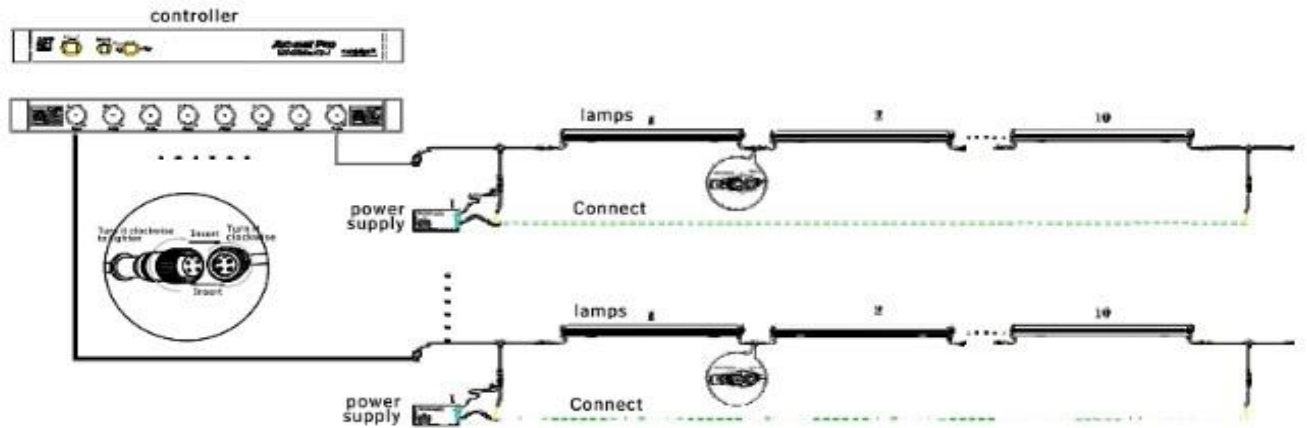

Wiring Diagram