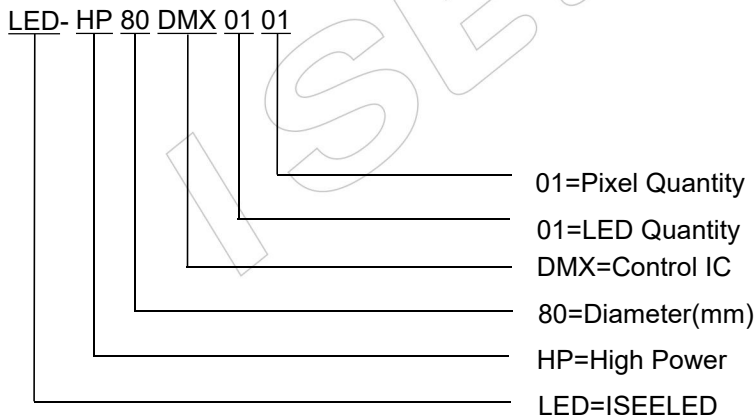

Size 64mm, 80mm , 78mm available

Flexible powerful led string for surface of building

Standard DMX 512 control, 44frames/second

DMX address can be set manually , automatically or customized

Protections: short circuit, over current , over temperature

With working life-span at least 50,000hrs

Application: Outline profile decoration, Interior design for clubs, etc

Product size and Parameters

80mm DMX
LED Pixel Light

78mm DMX LED Pixel Light

64mm 3W DMX
LED Pixel Light

Unit: mm

PRODUCT SPECIFICATION

Model NO.	LED-HP80DMX0101	LED-HP64DMX0101	LED-HP64DMX0101	LED-HP78DMX0101
LED type and QTY	3W High Power RGB in one LED	3W High Power RGB in one LED	4W High Power RGBW in one LED	4W High Power RGBW in one LED
Emitting angle	70degree	120 degree	10*75 degree/ 120 degree	10*75 degree
Color	RGB full color	RGB full color	RGB full color	RGB full color
Operating Voltage	DC 12V	DC 12V	DC 24V	DC12- 24V
Power	MAX=3W	MAX=3W	MAX=4W	MAX=4W
Control Protocol	DMX512			
Control Mode	DMX Artnet / DMX DVI / Standalone Control			
Dimension (housing)	80MM diameter	64MM diameter	64MM diameter	78MM diameter
Housing Material	Aluminum	Aluminum	Aluminum	Aluminum
LED Source Life	50,000 hours, based on test data of LED manufacturer			
Temperature	-4F to 122F (-20°C to 50°C) operating temperature			
Humidity Range	0 to 95% non-condensing			
Protection	IP65	IP65	IP65	IP65

Remark: Specifications are subject to change without notice.

Wiring Diagram

Accessories

Model Definition

Remark: Specifications are subject to change without notice.

Bld 12, Fuqiao Industrial Park, Fuyong, Bao'an, Shenzhen, CN