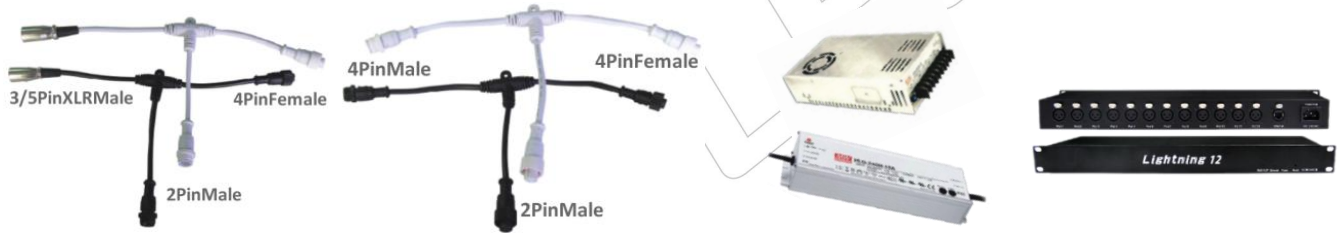

Accessories