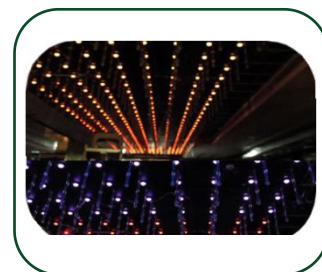

LED Pixel Light – High Power Series

Round DMX LED Pixel light, Club, stage, Building

V2.1

LED Pixel Light – High Power Series

Feature:

Certificates:

Feature:

High Power 1-4W cree LED/Helio LED is assembled in the High Power led pixel light

Size 64mm, 80mm , 78mm available

Flexible powerful led string for surface of building

Standard DMX 512 control, 44frames/second

DMX address can be set manually , automatically or customized

Protections: short circuit, over current , over temperature

With working life-span at least 50,000hrs

Application: Outline profile decoration, Interior design for clubs, etc