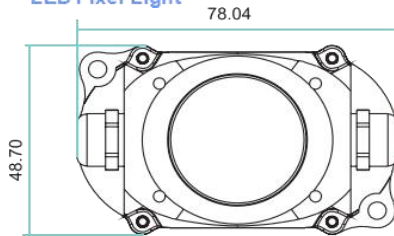

Size 64mm, 80mm , 78mm available

Flexible powerful led string for surface of building

Standard DMX 512 control, 44frames/second

DMX address can be set manually , automatically or customized

Protections: short circuit, over current , over temperature

With working life-span at least 50,000hrs

Application: Outline profile decoration, Interior design for clubs, etc

Product size and Parameters

80mm DMX
LED Pixel Light

78mm DMX LED Pixel Light

64mm 3W DMX
LED Pixel Light

Unit: mm

PRODUCT SPECIFICATION

Model NO.	LED-HP80DMX0101	LED-HP64DMX0101	LED-HP64DMX0101	LED-HP78DMX0101
LED type and QTY	3W High Power RGB in one LED	3W High Power RGB in one LED	4W High Power RGBW in one LED	4W High Power RGBW in one LED
Emitting angle	70degree	120 degree	10*75 degree/ 120 degree	10*75 degree
Color	RGB full color	RGB full color	RGB full color	RGB full color
Operating Voltage	DC 12V	DC 12V	DC 24V	DC12- 24V
Power	MAX=3W	MAX=3W	MAX=4W	MAX=4W
Control Protocol	DMX512			
Control Mode	DMX Artnet / DMX DVI / Standalone Control			
Dimension (housing)	80MM diameter	64MM diameter	64MM diameter	78MM diameter
Housing Material	Aluminum	Aluminum	Aluminum	Aluminum
LED Source Life	50,000 hours, based on test data of LED manufacturer			
Temperature	-4F to 122F (-20°C to 50°C) operating temperature			
Humidity Range	0 to 95% non-condensing			
Protection	IP65	IP65	IP65	IP65