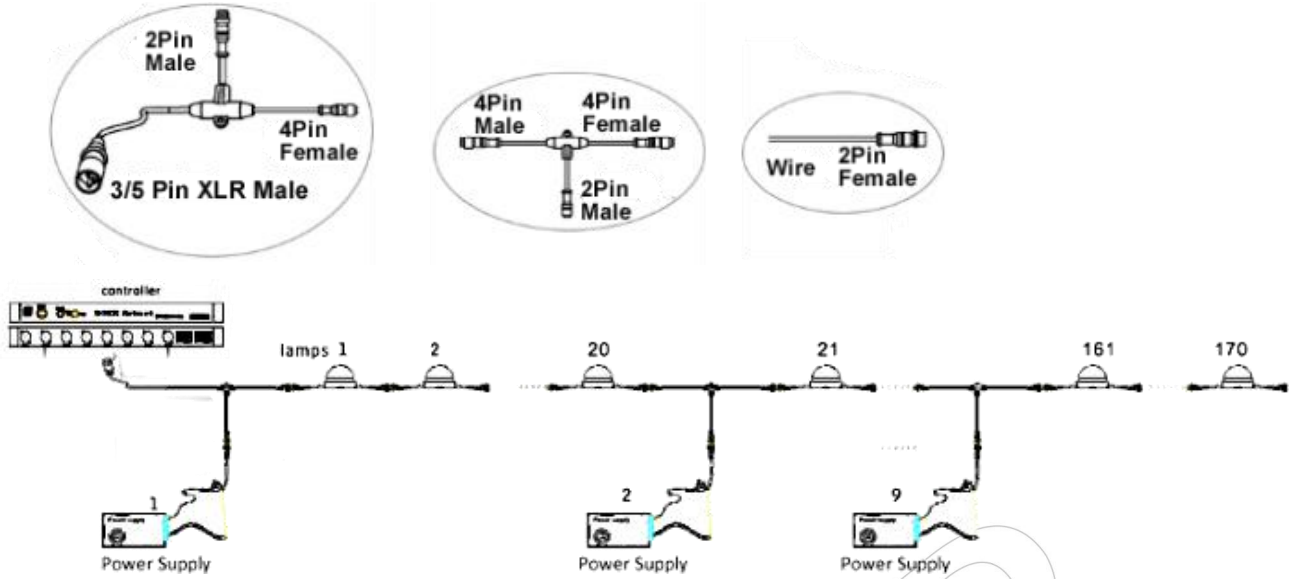

Unit: mm

PRODUCT SPECIFICATION

Model NO.	LED-HP80DMX0101	LED-HP64DMX0101	LED-HP64DMX0101	LED-HP78DMX0101
LED type and QTY	3W High Power RGB in one LED	3W High Power RGB in one LED	4W High Power RGBW in one LED	4W High Power RGBW in one LED
Emitting angle	70degree	120 degree	10*75 degree/ 120 degree	10*75 degree
Color	RGB full color	RGB full color	RGB full color	RGB full color
Operating Voltage	DC 12V	DC 12V	DC 24V	DC12- 24V
Power	MAX=3W	MAX=3W	MAX=4W	MAX=4W
Control Protocol	DMX512			
Control Mode	DMX Artnet / DMX DVI / Standalone Control			
Dimension (housing)	80MM diameter	64MM diameter	64MM diameter	78MM diameter
Housing Material	Aluminum	Aluminum	Aluminum	Aluminum
LED Source Life	50,000 hours, based on test data of LED manufacturer			
Temperature	-4F to 122F (-20°C to 50°C) operating temperature			
Humidity Range	0 to 95% non-condensing			
Protection	IP65	IP65	IP65	IP65

Remark: Specifications are subject to change without notice.

Wiring Diagram

Accessories

Model Definition

Remark: Specifications are subject to change without notice.

Bld 12, Fuqiao Industrial Park, Fuyong, Bao'an, Shenzhen, CN