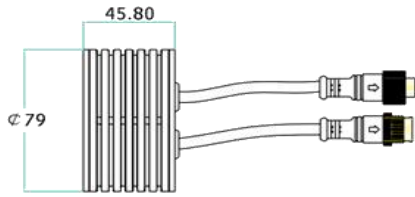

LED Pixel Light – High Power Series

Round DMX LED Pixel light, Club, stage, Building

V2.1

LED Pixel Light – High Power Series

Feature:

Certificates:

Feature:

High Power 1-4W cree LED/Helio LED is assembled in the High Power led pixel light

Size 64mm, 80mm , 78mm available

Flexible powerful led string for surface of building

Standard DMX 512 control, 44frames/second

DMX address can be set manually , automatically or customized

Protections: short circuit, over current , over temperature

With working life-span at least 50,000hrs

Application: Outline profile decoration, Interior design for clubs, etc

Product size and Parameters

80mm DMX
LED Pixel Light

78mm DMX LED Pixel Light

64mm 3W DMX
LED Pixel Light

Unit: mm

PRODUCT SPECIFICATION

Model NO.	LED-HP80DMX0101	LED-HP64DMX0101	LED-HP64DMX0101	LED-HP78DMX0101
LED type and QTY	3W High Power RGB in one LED	3W High Power RGB in one LED	4W High Power RGBW in one LED	4W High Power RGBW in one LED
Emitting angle	70degree	120 degree	10*75 degree/ 120 degree	10*75 degree
Color	RGB full color	RGB full color	RGB full color	RGB full color
Operating Voltage	DC 12V	DC 12V	DC 24V	DC12- 24V
Power	MAX=3W	MAX=3W	MAX=4W	MAX=4W
Control Protocol	DMX512			
Control Mode	DMX Artnet / DMX DVI / Standalone Control			
Dimension (housing)	80MM diameter	64MM diameter	64MM diameter	78MM diameter
Housing Material	Aluminum	Aluminum	Aluminum	Aluminum
LED Source Life	50,000 hours, based on test data of LED manufacturer			
Temperature	-4F to 122F (-20°C to 50°C) operating temperature			
Humidity Range	0 to 95% non-condensing			
Protection	IP65	IP65	IP65	IP65