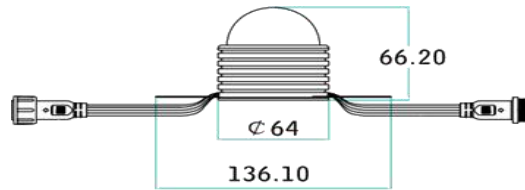

Size 64mm, 80mm , 78mm available

Flexible powerful led string for surface of building

Standard DMX 512 control, 44frames/second

DMX address can be set manually , automatically or customized

Protections: short circuit, over current , over temperature

With working life-span at least 50,000hrs

Application: Outline profile decoration, Interior design for clubs, etc

Product size and Parameters

80mm DMX
LED Pixel Light

78mm DMX LED Pixel Light

64mm 3W DMX
LED Pixel Light

Unit: mm

PRODUCT SPECIFICATION

Model NO.	LED-HP80DMX0101	LED-HP64DMX0101	LED-HP64DMX0101	LED-HP78DMX0101
LED type and QTY	3W High Power RGB in one LED	3W High Power RGB in one LED	4W High Power RGBW in one LED	4W High Power RGBW in one LED
Emitting angle	70degree	120 degree	10*75 degree/ 120 degree	10*75 degree
Color	RGB full color	RGB full color	RGB full color	RGB full color
Operating Voltage	DC 12V	DC 12V	DC 24V	DC12- 24V
Power	MAX=3W	MAX=3W	MAX=4W	MAX=4W
Control Protocol	DMX512			
Control Mode	DMX Artnet / DMX DVI / Standalone Control			
Dimension (housing)	80MM diameter	64MM diameter	64MM diameter	78MM diameter
Housing Material	Aluminum	Aluminum	Aluminum	Aluminum
LED Source Life	50,000 hours, based on test data of LED manufacturer			
Temperature	-4F to 122F (-20°C to 50°C) operating temperature			
Humidity Range	0 to 95% non-condensing			
Protection	IP65	IP65	IP65	IP65