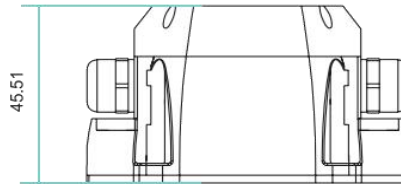

Size 64mm, 80mm , 78mm available

Flexible powerful led string for surface of building

Standard DMX 512 control, 44frames/second

DMX address can be set manually , automatically or customized

Protections: short circuit, over current , over temperature

With working life-span at least 50,000hrs

Application: Outline profile decoration, Interior design for clubs, etc

Product size and Parameters

80mm DMX
LED Pixel Light

78mm DMX LED Pixel Light

64mm 3W DMX
LED Pixel Light

Unit: mm

PRODUCT SPECIFICATION

Model NO.	LED-HP80DMX0101	LED-HP64DMX0101	LED-HP64DMX0101	LED-HP78DMX0101
LED type and QTY	3W High Power RGB in one LED	3W High Power RGB in one LED	4W High Power RGBW in one LED	4W High Power RGBW in one LED
Emitting angle	70degree	120 degree	10*75 degree/ 120 degree	10*75 degree
Color	RGB full color	RGB full color	RGB full color	RGB full color
Operating Voltage	DC 12V	DC 12V	DC 24V	DC12- 24V
Power	MAX=3W	MAX=3W	MAX=4W	MAX=4W
Control Protocol	DMX512			
Control Mode	DMX Artnet / DMX DVI / Standalone Control			
Dimension (housing)	80MM diameter	64MM diameter	64MM diameter	78MM diameter
Housing Material	Aluminum	Aluminum	Aluminum	Aluminum
LED Source Life	50,000 hours, based on test data of LED manufacturer			
Temperature	-4F to 122F (-20°C to 50°C) operating temperature			
Humidity Range	0 to 95% non-condensing			
Protection	IP65	IP65	IP65	IP65