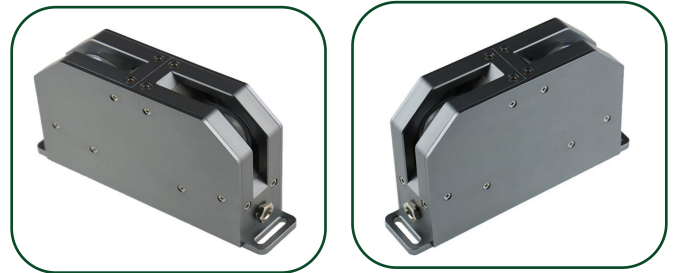

Feature:

Certificates:

Feature:

Slim design L200mm*W47mm*H113mm

Aluminum housing in gray color and high

Protocol: Standard DMX 512 control, auto-addressing

Beam angle: 180degree

LED type: Cree Led

Color type: RGB color or single color

Input Voltage: DC12V/24V, AC220V

IP67 waterproof

Application: Shinning the window

Product size and Parameters

Unit: mm

PRODUCT SPECIFICATION

LED, Input and Control	Model NO.	LED-WL47113DMX0601	LED-WL47113DMX0601
	LED type and QTY	6pcs high power cree led	6pcs high power cree led
	Emitting angle	180 degrees	180 degrees
	Beam Width	15cm-20cm	
	Light Length	6m-10m	
	Color	RGB full color	Single color
	Operating Voltage	DC 12V/24V, AC220V	DC12V/24V, AC220V
	Power	12W	12W
	Current	350mA-700mA	
	Control Protocol	Standard DMX512	
Physic and Environment	Control Mode	DMX Artnet / DMX DVI / Standalone Control	
	Address Setting	Automatically	
	Dimension (housing)	200*47*113mm	200*47*113mm
	Housing Material	Aluminum housing in gray color	
	LED Source Life	50,000 hours, based on test data of LED manufacturer	
	Temperature	-40°C to 55°C) Working temperature	
	Protection	IP67	IP67
	Package		
Certificates	CE, ROHS		