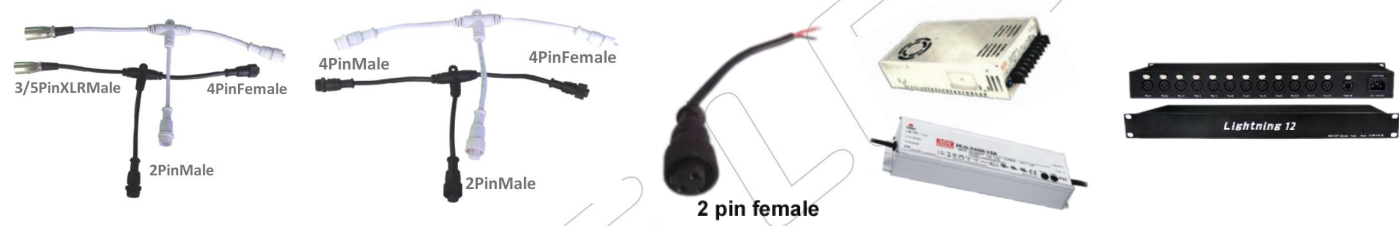

Accessories