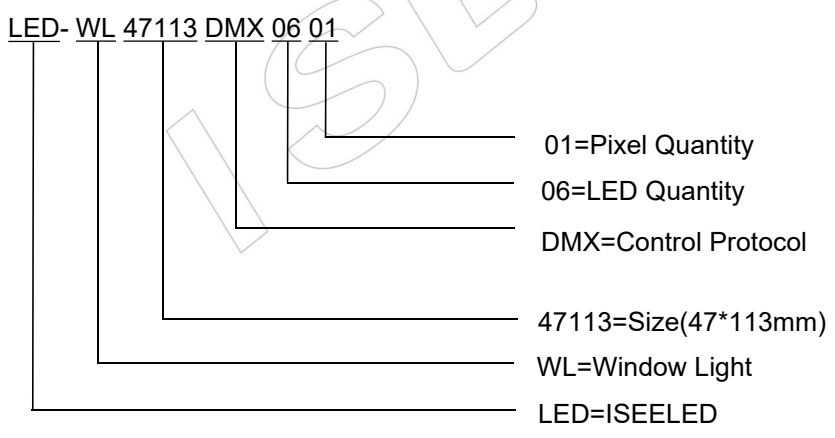

Feature:

Certificates:

Feature:

Slim design L200mm*W47mm*H113mm

Aluminum housing in gray color and high

Protocol: Standard DMX 512 control, auto-addressing

Beam angle: 180degree

LED type: Cree Led

Color type: RGB color or single color

Input Voltage: DC12V/24V, AC220V

IP67 waterproof

Application: Shinning the window

Product size and Parameters

Unit: mm

PRODUCT SPECIFICATION

LED, Input and Control	Model NO.	LED-WL47113DMX0601	LED-WL47113DMX0601
	LED type and QTY	6pcs high power cree led	6pcs high power cree led
	Emitting angle	180 degrees	180 degrees
	Beam Width	15cm-20cm	
	Light Length	6m-10m	
	Color	RGB full color	Single color
	Operating Voltage	DC 12V/24V, AC220V	DC12V/24V, AC220V
	Power	12W	12W
	Current	350mA-700mA	
	Control Protocol	Standard DMX512	
Physic and Environment	Control Mode	DMX Artnet / DMX DVI / Standalone Control	
	Address Setting	Automatically	
	Dimension (housing)	200*47*113mm	200*47*113mm
	Housing Material	Aluminum housing in gray color	
	LED Source Life	50,000 hours, based on test data of LED manufacturer	
	Temperature	-40°C to 55°C) Working temperature	
	Protection	IP67	IP67
	Package		
Certificates	CE, ROHS		

Remark: Specifications are subject to change without notice.

Wiring Diagram

Accessories

Model Definition

Bld 12, Fuqiao Industrial Park, Fuyong,
Bao'an, Shenzhen, CN

International hotline:
86-755-3697 8198