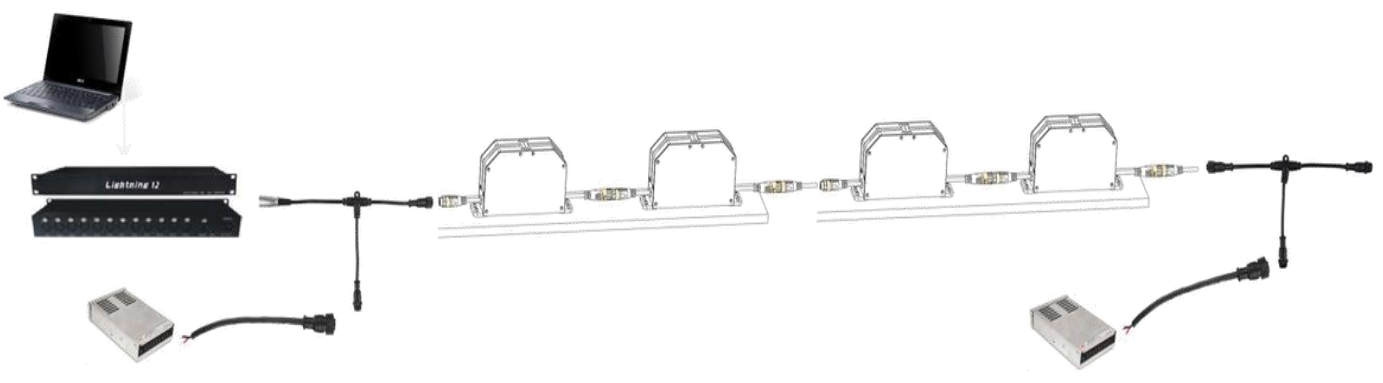

Wiring Diagram