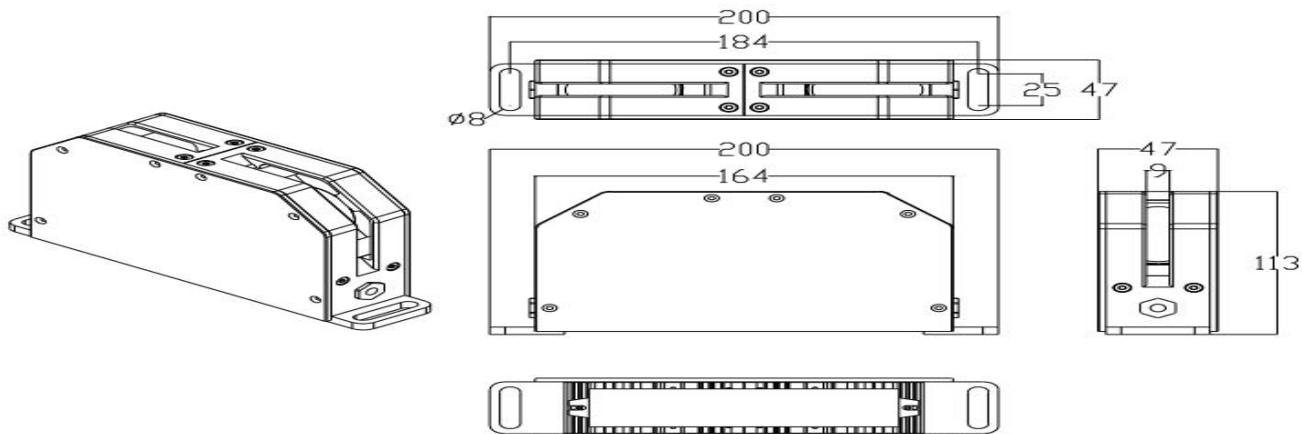

Feature:

Certificates:

Feature:

Slim design L200mm*W47mm*H113mm

Aluminum housing in gray color and high

Protocol: Standard DMX 512 control, auto-addressing

Beam angle: 180degree

LED type: Cree Led

Color type: RGB color or single color

Input Voltage: DC12V/24V, AC220V

IP67 waterproof

Application: Shinning the window

Product size and Parameters

Unit: mm

PRODUCT SPECIFICATION

LED, Input and Control	Model NO.	LED-WL47113DMX0601	LED-WL47113DMX0601
	LED type and QTY	6pcs high power cree led	6pcs high power cree led
	Emitting angle	180 degrees	180 degrees
	Beam Width	15cm-20cm	
	Light Length	6m-10m	
	Color	RGB full color	Single color
	Operating Voltage	DC 12V/24V, AC220V	DC12V/24V, AC220V
	Power	12W	12W
	Current	350mA-700mA	
	Control Protocol	Standard DMX512	
Physic and Environment	Control Mode	DMX Artnet / DMX DVI / Standalone Control	
	Address Setting	Automatically	
	Dimension (housing)	200*47*113mm	200*47*113mm
	Housing Material	Aluminum housing in gray color	
	LED Source Life	50,000 hours, based on test data of LED manufacturer	
	Temperature	-40°C to 55°C) Working temperature	
	Protection	IP67	IP67
	Package		
Certificates	CE, ROHS		

Remark: Specifications are subject to change without notice.

Wiring Diagram

Accessories

Model Definition

Bld 12, Fuqiao Industrial Park, Fuyong,
Bao'an, Shenzhen, CN

International hotline:
86-755-3697 8198