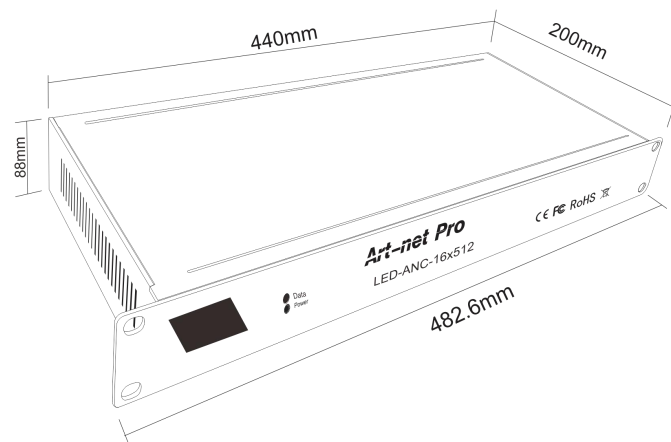

Product size and Parameters

Unit: mm

PRODUCT SPECIFICATION

Model	LED-ANC8x512	LED-ANC16x512
Universe	8	16
Working Voltage	A C 110 -240V	
Output Protocol	DMX512	
Output connector	3/5 pin XLR female	
Support software	Madrix, SUNLITE, Arkaos, Martin, Avolite	
Input Protocol	ART-NET II, ART-NET III	
Ethernet/Art-Net	RJ45, 10/100Mbit/s	
Working temperature	-20°C -+50°C	
Working Environment	IP20, Indoor use only	
Dimension	483x155x44 mm	483x155x88 mm
Net Weight	0.9KG	1.86KG