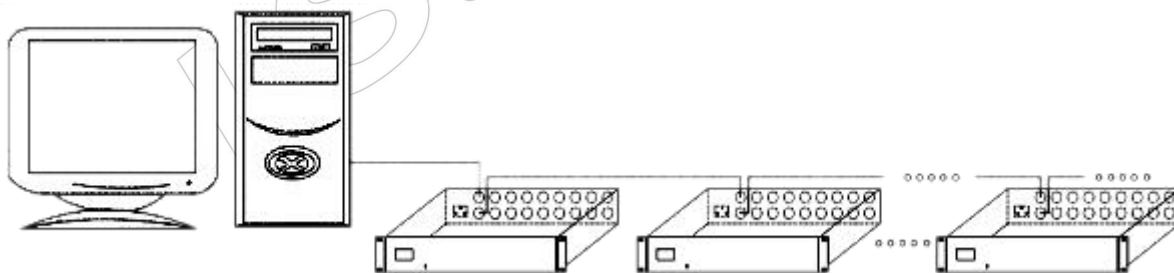

Controller

LED-ANC-16x512

LED-ANC-16x512

LED-ANC-16x512