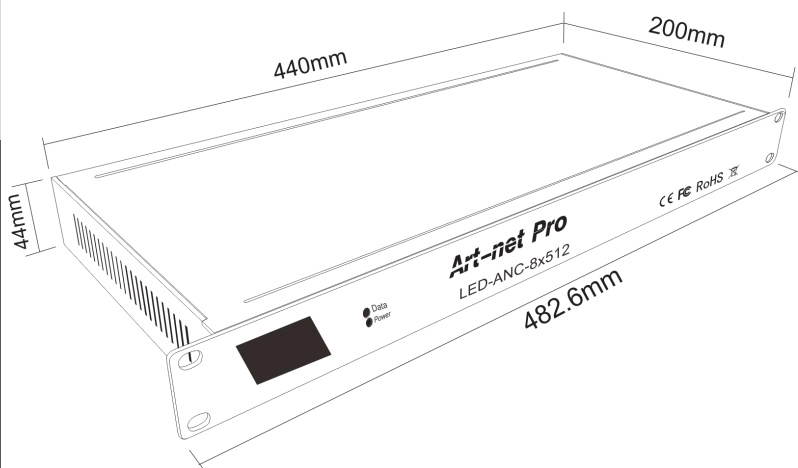

Product size and Parameters

Unit: mm

PRODUCT SPECIFICATION

Model	LED-ANC8x512	LED-ANC16x512
Universe	8	16
Working Voltage	A C 110 -240V	
Output Protocol	DMX512	
Output connector	3/5 pin XLR female	
Support software	Madrix, SUNLITE, Arkaos, Martin, Avolite	
Input Protocol	ART-NET II, ART-NET III	
Ethernet/Art-Net	RJ45, 10/100Mbit/s	
Working temperature	-20°C -+50°C	
Working Environment	IP20, Indoor use only	
Dimension	483x155x44 mm	483x155x88 mm
Net Weight	0.9KG	1.86KG