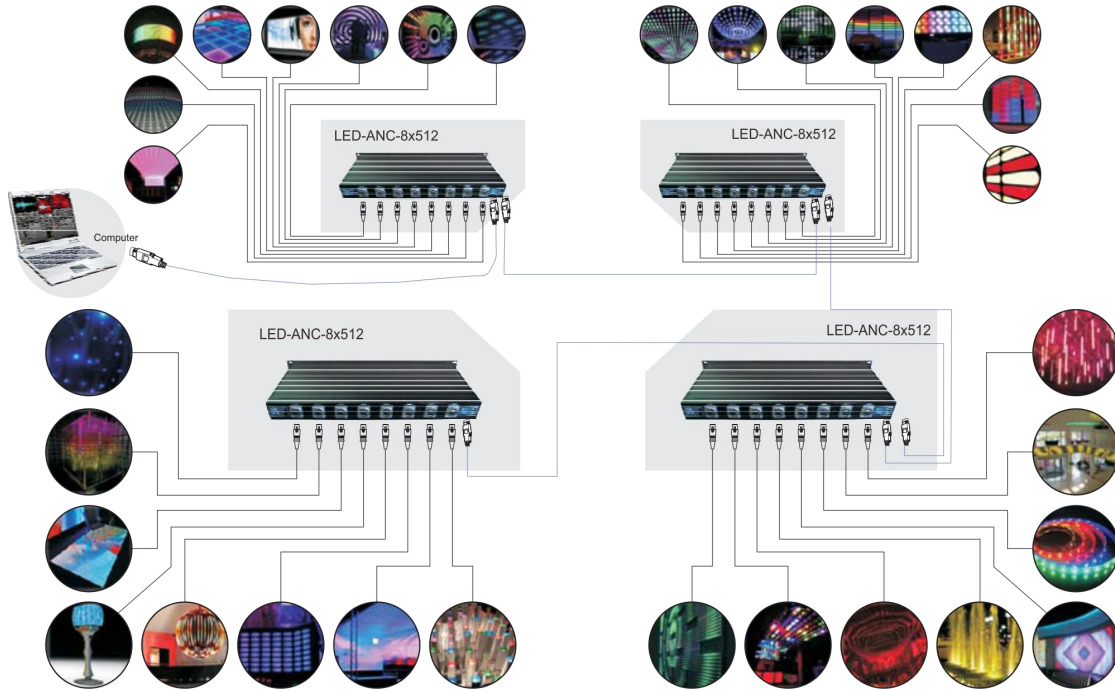

Artnet Controller - DMX Artnet Node8,16x512

Art-Net is a simple implementation of DMX512-A protocol over UDP in which lighting control information is conveyed in IP packets

Feature:

Certificates:

Feature: >>>

The Artnet DMX controller Completely follow standard USITT DMX512/1990 protocol and the expanded DMX512 protocol,

The Artnet DMX controller also compatible with WS2801, WS2811, SM16716, TM1804, UCS1903 etc with external DMX 512 decoder

Standard DMX 512 control, 44frames/second, manual or auto-addressing customized

Compatible with Art-net protocol and Madrix software which allows music to lights and sound to lights

LCD screen design to display the IP and working status of the Artnet DMX controller

Product size and Parameters

Unit: mm

PRODUCT SPECIFICATION

Model	LED-ANC8x512	LED-ANC16x512
Universe	8	16
Working Voltage	A C 110 -240V	
Output Protocol	DMX512	
Output connector	3/5 pin XLR female	
Support software	Madrix, SUNLITE, Arkaos, Martin, Avolite	
Input Protocol	ART-NET II, ART-NET III	
Ethernet/Art-Net	RJ45, 10/100Mbit/s	
Working temperature	-20°C -+50°C	
Working Environment	IP20, Indoor use only	
Dimension	483x155x44 mm	483x155x88 mm
Net Weight	0.9KG	1.86KG